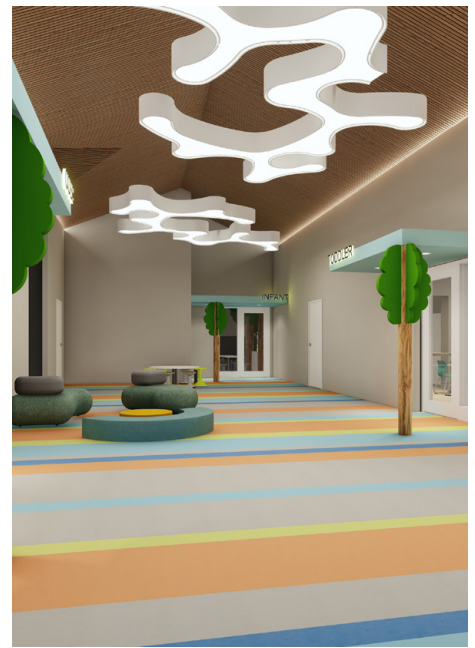

## status

Design Development

With an existing single story 1,001 m<sup>2</sup> facility, an additional 98 sm is being added accompanied by a renovation of the existing facility to provide an open concept and interactive daycare. The daycare features an infant area with nap rooms, and a toddler area. The interior designed space also provides out of school care, an updated kitchen area, offices, laundry, 2 learning studios, and a community room. In connecting to the exterior, the daycare boasts playful round windows and new glazing, along with a curtain wall made of metal and laminate phenolic cladding. Ready for adventure, the play area outdoors includes a fire station play structure, a tire swing, an animal springer, and a Hedra® play structure made for climbing and sliding.