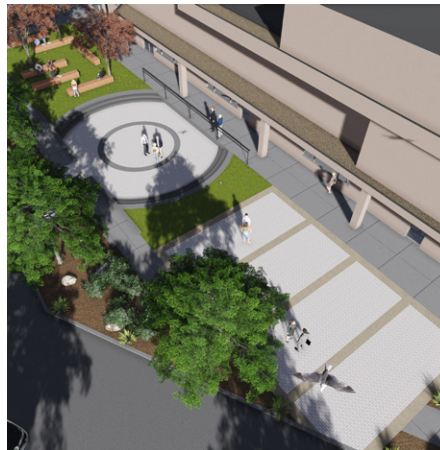

## embracing the outdoors

recreating a space  
designed to serve multiple  
functions

Existing student gathering area is located in the back of the main building and is underutilized due to lack of seating, overgrown plants, and deterioration of old paving materials. The landscape division of Station One Architects was commissioned to recreate this area into multi-layered, expandable, and programmable place for student gathering and outdoor classroom. The amphitheatre in the middle plays as a place for outdoor class and performance. Grass area with brick seat walls become a place for students and staff to sit and enjoy conversations and sun as well as paved, flat and open area to provide a place for gathering and play. Each of the three zones is designed for its own function but can become one for bigger events and functions.